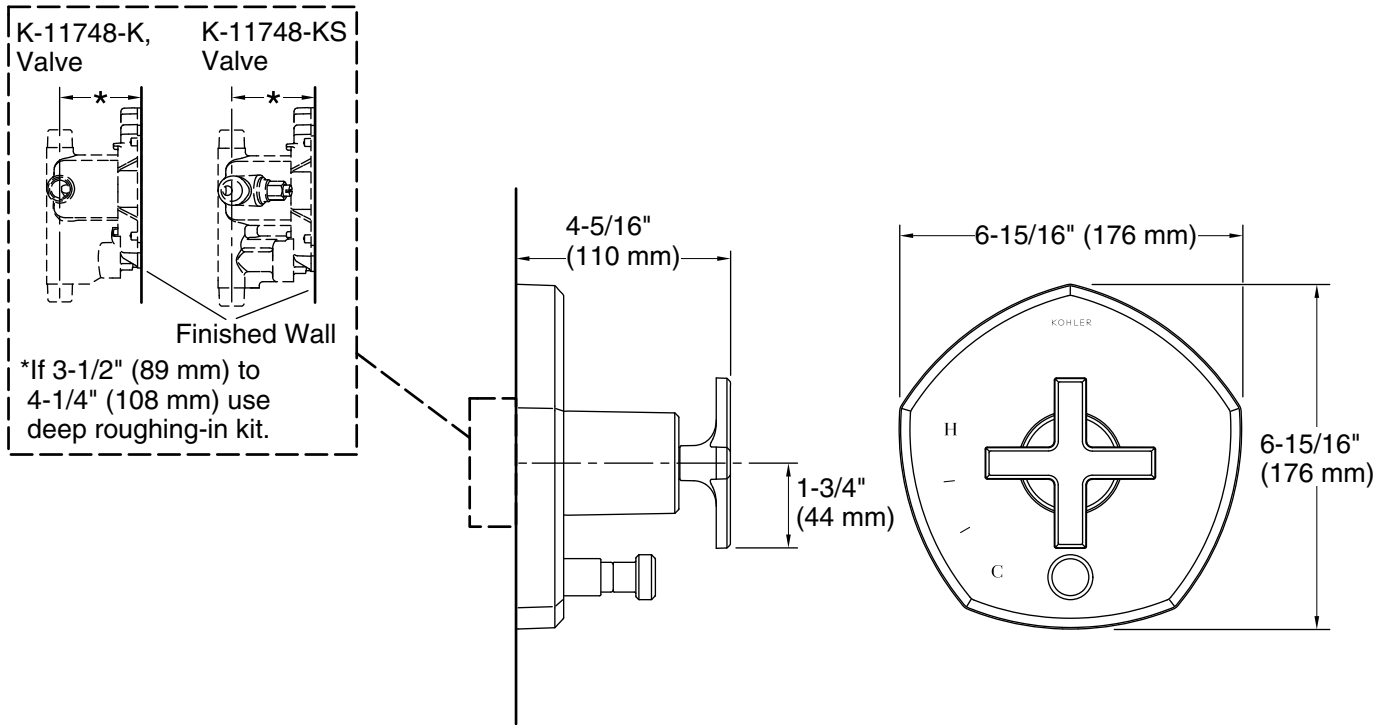

Technical Information

All product dimensions are nominal.

Drain included: No

Notes

ADA, OBC, CSA B651 compliant when installed to the specific requirements of these regulations.